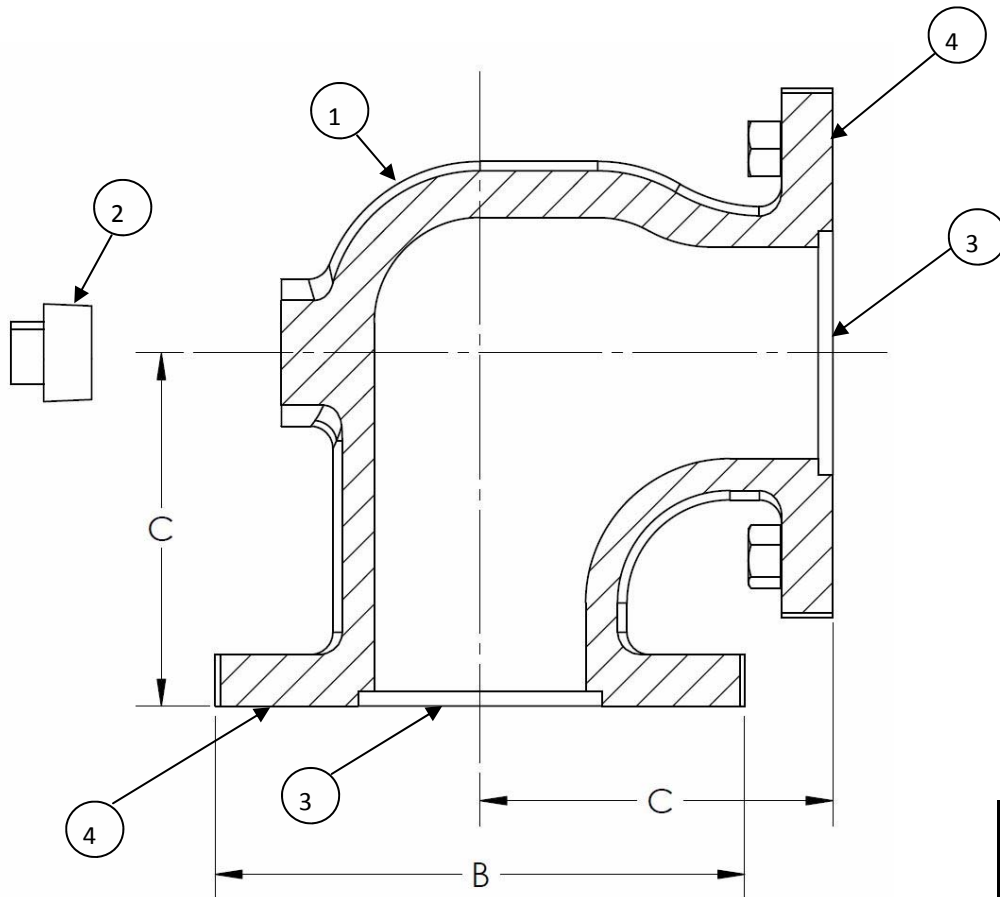

NOM. PIPE	B	C	PART NUMBER
1.5"	6"	3"	DF28109G
2"	6"	3"	DF28113G
2.5"	7.5"	4.5"	DF28120G
3"	7.5"	4.5"	DF28126G
4"	9"	6"	DF28136G
5"	11"	8-1/8"	DF28174G
6"	11"	8-1/8"	DF28170G
8"	13.5"	12"	DF28178G

ITEM	DESCRIPTION
1	CAST ELBOW BODY
2	PIPE PLUG
3	PIPE GROOVE
4	150# B.C. FLANGE

3/4" DIA. TYPICAL  
 4 BOLT HOLES ON 1.5" - 3"  
 8 BOLT HOLES ON 4" AND LARGER

1.5" - 3"  
 90 DEG.  
 ELBOW FLANGE

4" & LARGER  
 90 DEG.  
 ELBOW FLANGE

30,45, & 60 DEG.  
 FITTINGS AVAILABLE  
 IN ALL SIZES

**POCKET ELBOW**

Data Sheet

**PCEL 4:10**