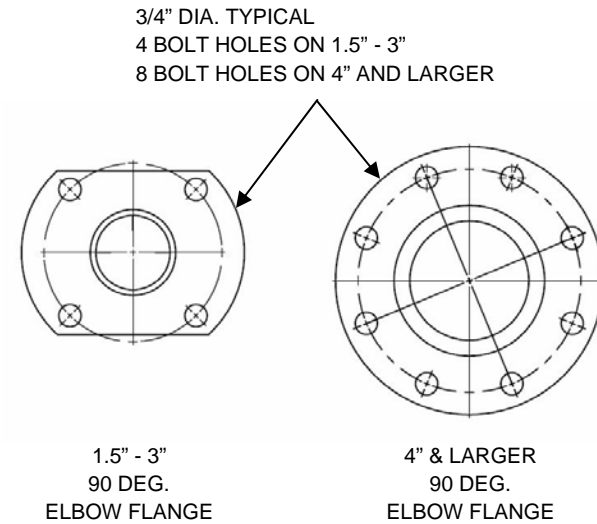

NOM. PIPE	B	C	PART NUMBER
1.5"	6"	3"	DF28109G
2"	6"	3"	DF28113G
2.5"	7.5"	4.5"	DF28120G
3"	7.5"	4.5"	DF28126G
4"	9"	6"	DF28136G
5"	11"	8-1/8"	DF28174G
6"	11"	8-1/8"	DF28170G
8"	13.5"	12"	DF28178G

ITEM	DESCRIPTION
1	CAST ELBOW BODY
2	PIPE PLUG
3	PIPE GROOVE
4	150# B.C. FLANGE

3/4" DIA. TYPICAL  
 4 BOLT HOLES ON 1.5" - 3"  
 8 BOLT HOLES ON 4" AND LARGER

1.5" - 3"  
 90 DEG.  
 ELBOW FLANGE

4" & LARGER  
 90 DEG.  
 ELBOW FLANGE

30,45, & 60 DEG.  
 FITTINGS AVAILABLE  
 IN ALL SIZES

**POCKET ELBOW**

Data Sheet

**PCEL 4:10**